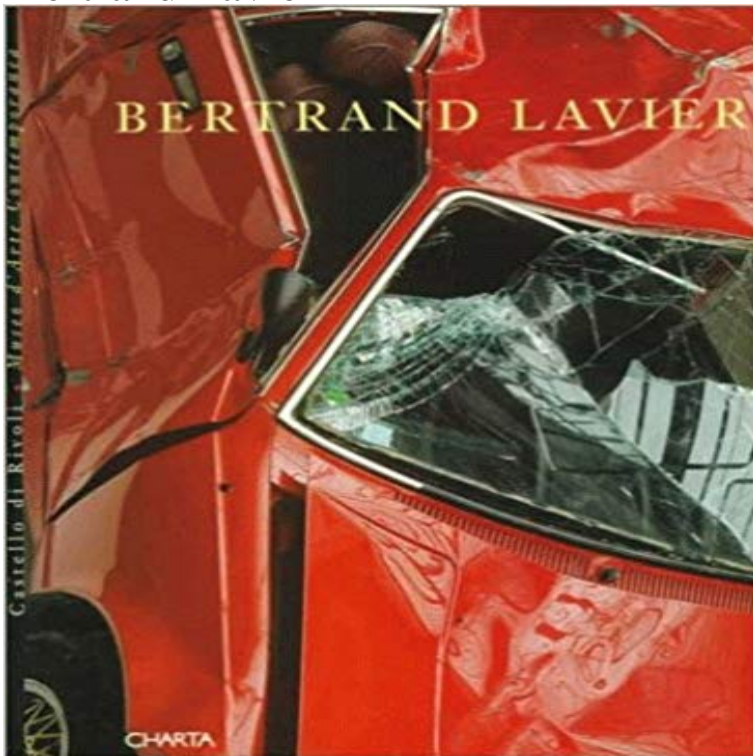

## Bertrand Lavier

Bertrand Lavier is a leading figure in the French and international art world. His work is a critical rethinking of the tradition of the readymade, the common object presented as art. His adoption of household appliances or furnishings covered with paint or superimposed as sculptures, and his choice of images and signs in altered contexts, serve as a method for investigating both attribution processes of artistic value and the legitimacy of those processes. This book documents the artists entire body of work.