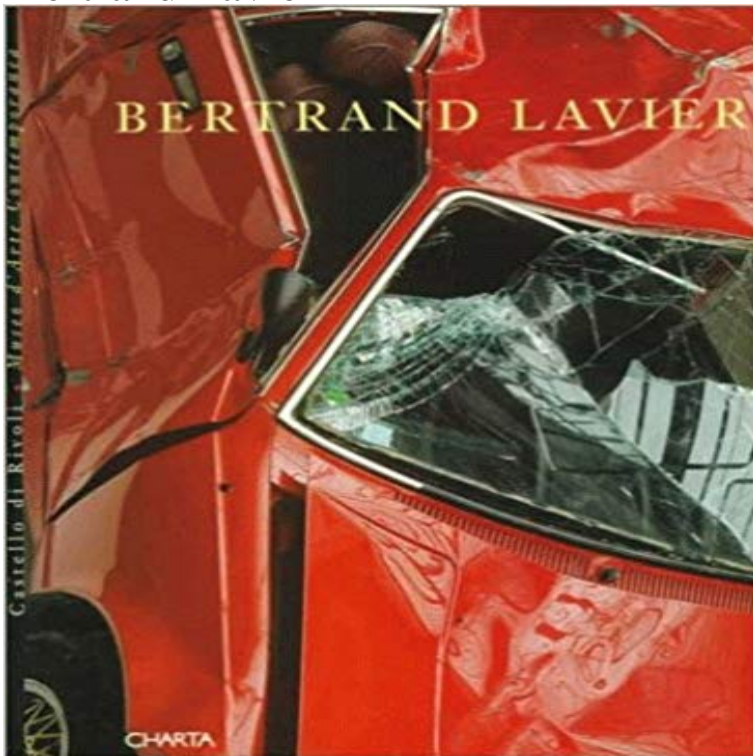

Bertrand Lavier

Bertrand Lavier is a leading figure in the French and international art world. His work is a critical rethinking of the tradition of the readymade, the common object presented as art. His adoption of household appliances or furnishings covered with paint or superimposed as sculptures, and his choice of images and signs in altered contexts, serve as a method for investigating both attribution processes of artistic value and the legitimacy of those processes. This book documents the artists entire body of work.