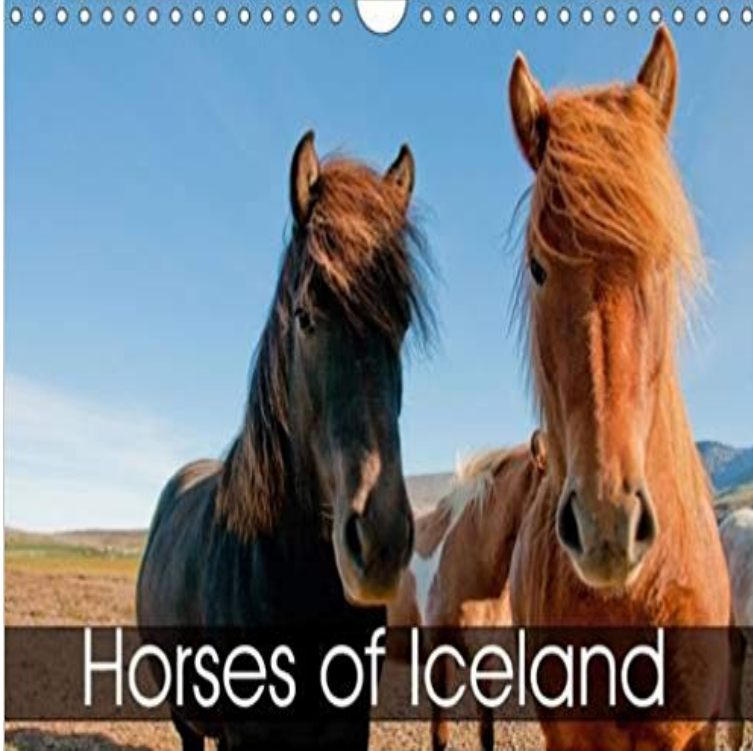

Horses of Iceland: The Icelandic Horse in its Native Environment, the Isle of Fire and Ice (Calvendo Animals)

The Iceland Horse is very special. It is small, stocky and very durable. These horses are very popular because they are very gentle and are able to tolt. This calendar shows a few of these beautiful horses race in their native Iceland. Calvendo calendars are premium products - a bit more pricey than others but with added benefits: Our calendars always look beautiful on your wall because we produce them locally with premium paper and sophisticated spiral binding, ensuring easy turning of pages and flat hanging against the wall. A protective transparent plastic cover sheet provides added stability and each calendar comes in five languages. Treat yourself to a Calvendo calendar and you get something that looks better all year round.