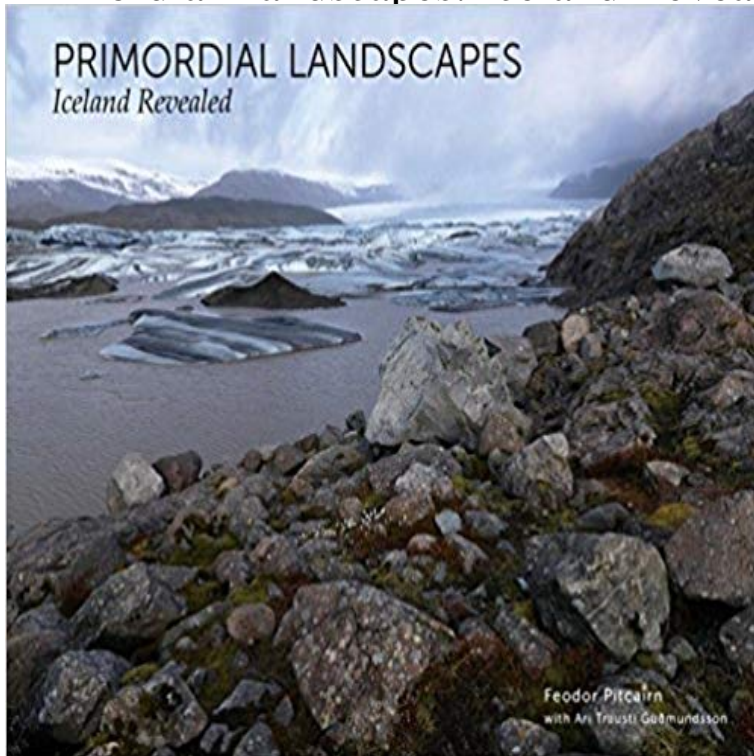

Primordial Landscapes: Iceland Revealed

Primordial Landscapes: Iceland Revealed elegantly explores the diverse and raw beauty of Iceland's extraordinary landscapes through striking images by photographer and naturalist Feodor Pitcairn and the inspired words of geophysicist, author, and poet Ari Trausti Guðmundsson. This collection illuminates topographical phenomenon shaped and crafted by the most powerful natural forces on earth: rain and glacier melt form thunderous waterfalls and rivers that carve at the earth's surface; arctic snow and ice pepper the land and sea with striking shapes and patterns, feeding the climate and water cycles; lava flows from active volcanoes that build vast, textured landforms where life can begin and take hold. These are the beautiful and extraordinary results of our planet's most fundamental geological processes. Pitcairn's passion for photography lies in his desire to convey the truest account possible of the natural environments he explores and strives to protect. Each Primordial Landscapes image was made with a digital Hasselblad camera, delivering superior color, detail, and clarity. A map and index provide intriguing geological and cultural information about the content of the photographs.

[\[PDF\] West with the Night](#)

Primordial Landscapes: Iceland Revealed - National Museum of Primordial Landscapes: Iceland Revealed. July 1, 2015. Feo Pitcairn Fine Art. Location: Northern lights above the Mt. Hekla volcano in Southern Iceland. **Primordial Landscapes: Iceland Revealed - National Museum of** Primordial Landscapes: Iceland Revealed elegantly explores the diverse and raw beauty of Iceland's extraordinary landscapes through striking images by **Primordial Landscapes: Iceland Revealed - Feo Pitcairn Fine Art** **Primordial Landscapes: Iceland Revealed** Newsdesk Aug 26, 2015